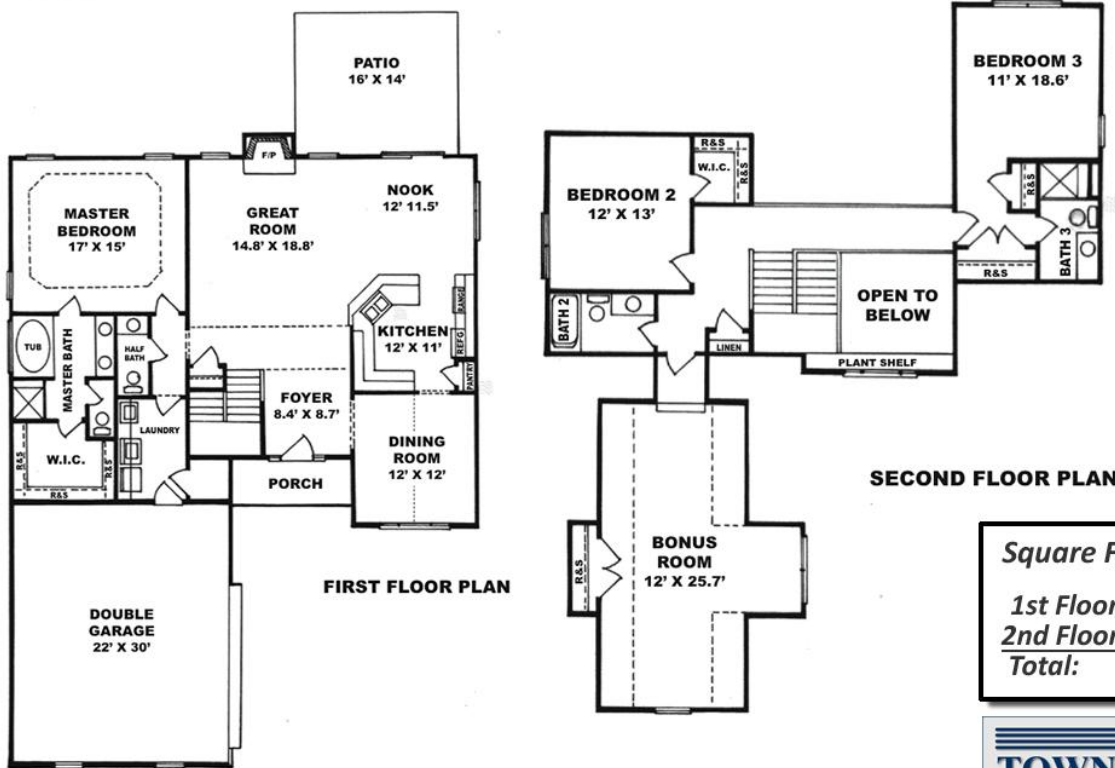

Surrey Meadows

The Tillman

www.SurreyMeadows.net
Sales@SurreyMeadows.net

1-888-485-6060 (Toll free)
(910) 323-1110 (Local)

Square Footage	
1st Floor:	1,514
2nd Floor:	1,078
Total:	2,592

TISDALE HOMES

TOWNSEND
REAL ESTATE