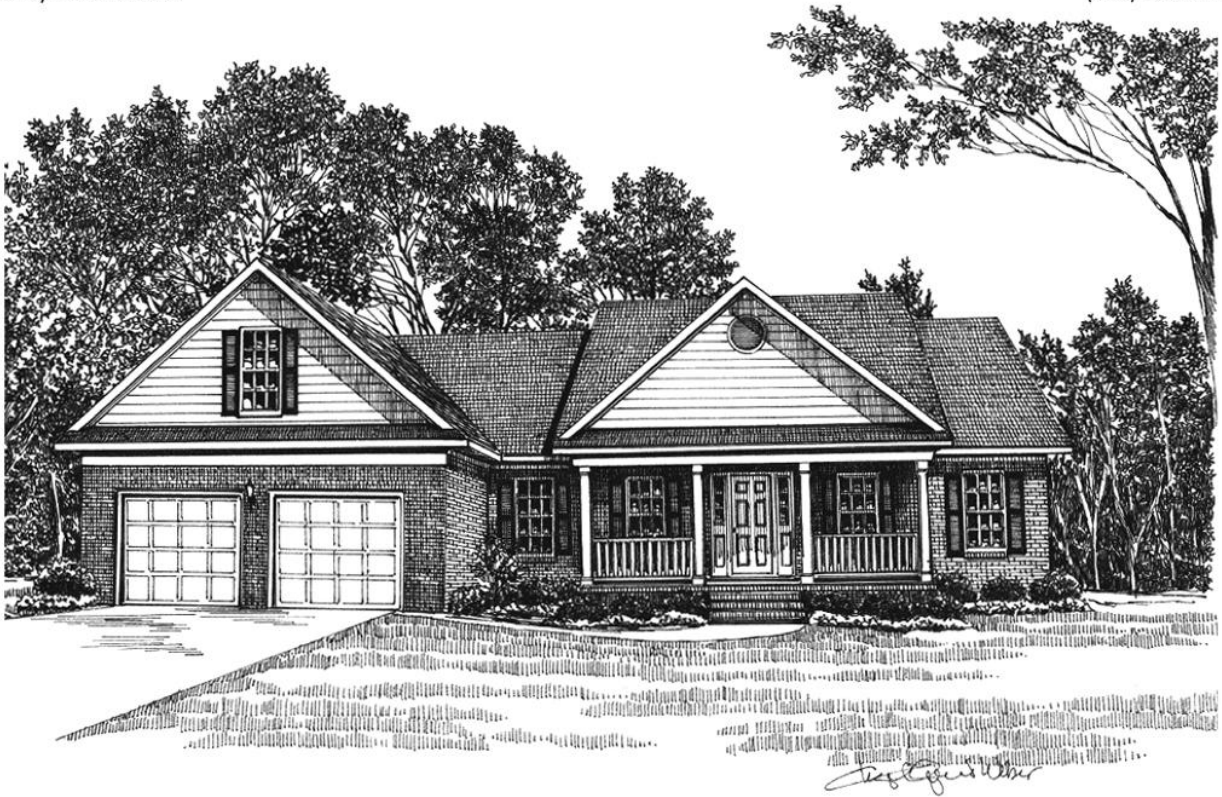

Surrey Meadows

The Cross Creek

www.SurreyMeadows.net
Sales@SurreyMeadows.net

1-888-485-6060 (Toll free)
(910) 323-1110 (Local)

FIRST FLOOR PLAN

SECOND FLOOR

Square Footage

1st Floor:	1,984
Bonus:	305
Total:	2,289