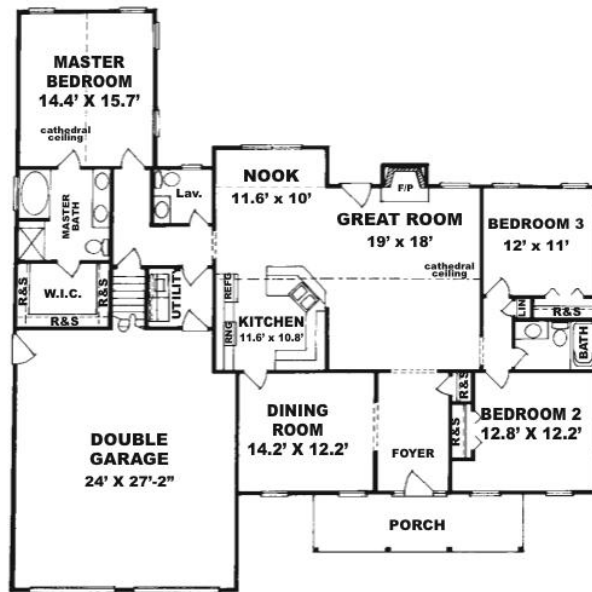

Surrey Meadows

The Cross Creek

www.SurreyMeadows.net
Sales@SurreyMeadows.net

1-888-485-6060 (Toll free)
(910) 323-1110 (Local)

FIRST FLOOR PLAN

SECOND FLOOR

Square Footage

1st Floor:	1,984
Bonus:	305
Total:	2,289