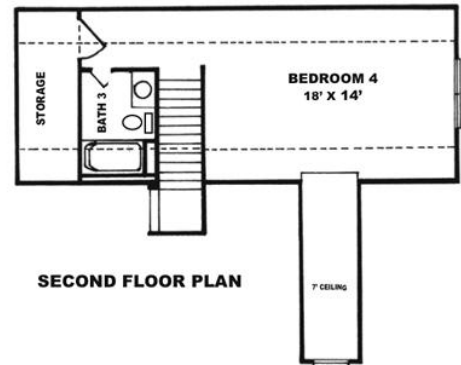

Surrey Meadows

The Aberdeen

www.SurreyMeadows.net
Sales@SurreyMeadows.net

1-888-485-6060 (Toll free)
(910) 323-1110 (Local)

Tisdale Homes

Square Footage	
1st Floor:	2,055
Bonus:	605
Total:	2,660

TISDALE HOMES