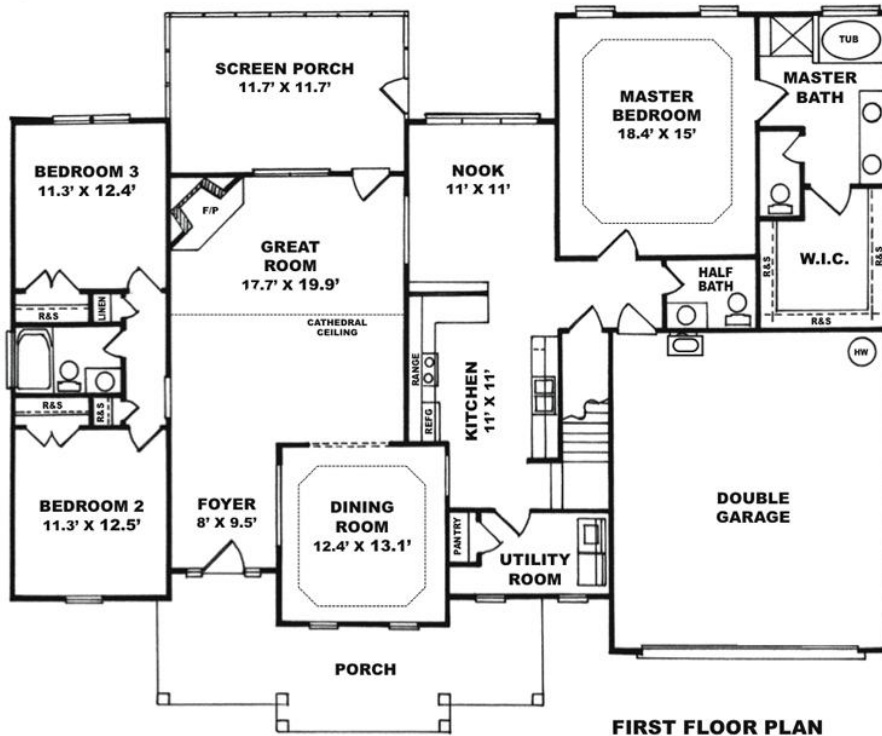

Surrey Meadows

The Aberdeen

www.SurreyMeadows.net
Sales@SurreyMeadows.net

1-888-485-6060 (Toll free)
(910) 323-1110 (Local)

Tisdale Homes

Square Footage	
1st Floor:	2,055
Bonus:	605
Total:	2,660

TISDALE HOMES